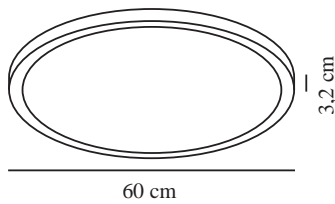

OJA SMART 60 | CEILING LIGHT | BLACK

2015146103

nordlux®

Voltage (V): 220-240 Volt
IP degree: IP20
Class (Class 1, Class 2, Class 3):
Class 1 (Earth contact)
Socket type: LED Module
Parallel connection: False

Primary material: Plastic
Secondary material: Metal
Colour: Black

Height (cm): 3.2
Projection (cm): 3.2
EAN: 5704924013256
TUN: 2302038
Item Number: 2015146103
Pcs Per Master Carton: 3
Sales Box Height (cm): 61

Sales Box Width(cm): 60.5
Sales Box Depth (cm): 3.6
Sales Box Volume m³ : 0.0133
Product net weight (kg): 2.7

Brightness of light (Lumen): 3500
Colour temperature (Kelvin):
2700-6500
Ra-value : 80
Lifetime (hours): 25000
Beam angle (°) : 120
Candela (cd) (for directional
lamp only): 0
Energy class: E
Actual watt (W): 30

- Adjust the brightness and warmth of the light with the Smart app or remote control • Ultra-slim design
- 5-year LED guarantee

Nordlux
2015146103

A
B
C
D
E
F
G

E

30
kWh/1000h

2019/2015

Oja Smart is a universal ultra-flat ceiling light that can be adjusted with the Nordlux Smart app on your smartphone or the Nordlux Smart remote. Dim the light and set the colour temperature from cool to warm white for the perfect ambience for your home.